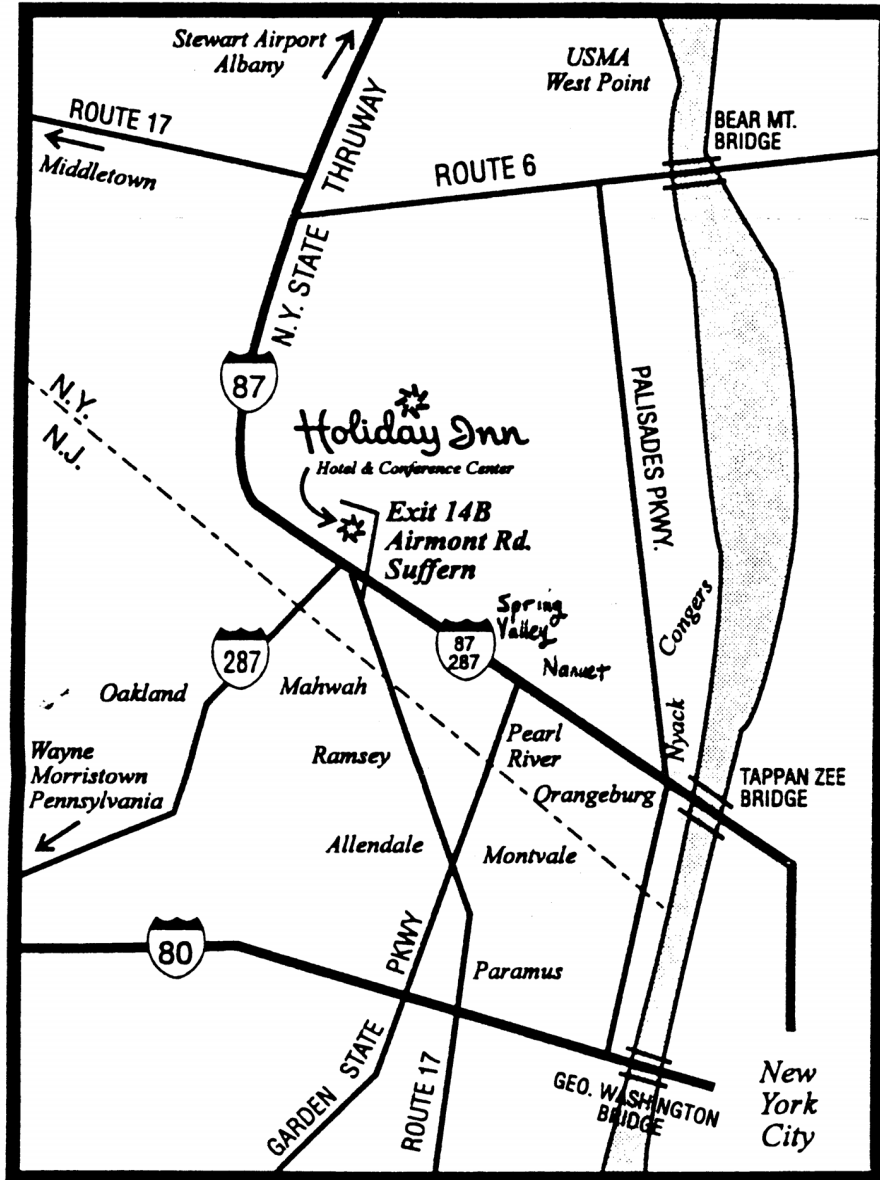

At the Holiday Inn  
Airmont Road & Executive Blvd.  
Suffern, New York

## DIRECTIONS TO HOLIDAY INN, SUFFERN, NY

**New York City** - George Washington Bridge to Palisades Interstate Parkway North (Exit 9W) to New York State Thruway (I-87/287) North to Exit 14B. Exit right and turn left at the first light onto Executive Boulevard.

**Tappan Zee Bridge** - New York State Thruway (I-87/287) North to Exit 14B. Exit right and turn left at the first light onto Executive Boulevard.

**Albany** - New York State Thruway South (I-87/287) to Exit 14B. Turn left. At second light turn left onto Executive Boulevard.

**Southern New Jersey** - New Jersey Turnpike North to Garden State Parkway North to New York State Thruway (I-87/287) Exit 14B. Exit right and turn left at the first light onto Executive Blvd.

**Connecticut** - New England Thruway South to I-287 West across Tappan Zee Bridge. New York State Thruway (I-87/287) North to Exit 14B. Exit right and turn left at the first light onto Executive Boulevard.